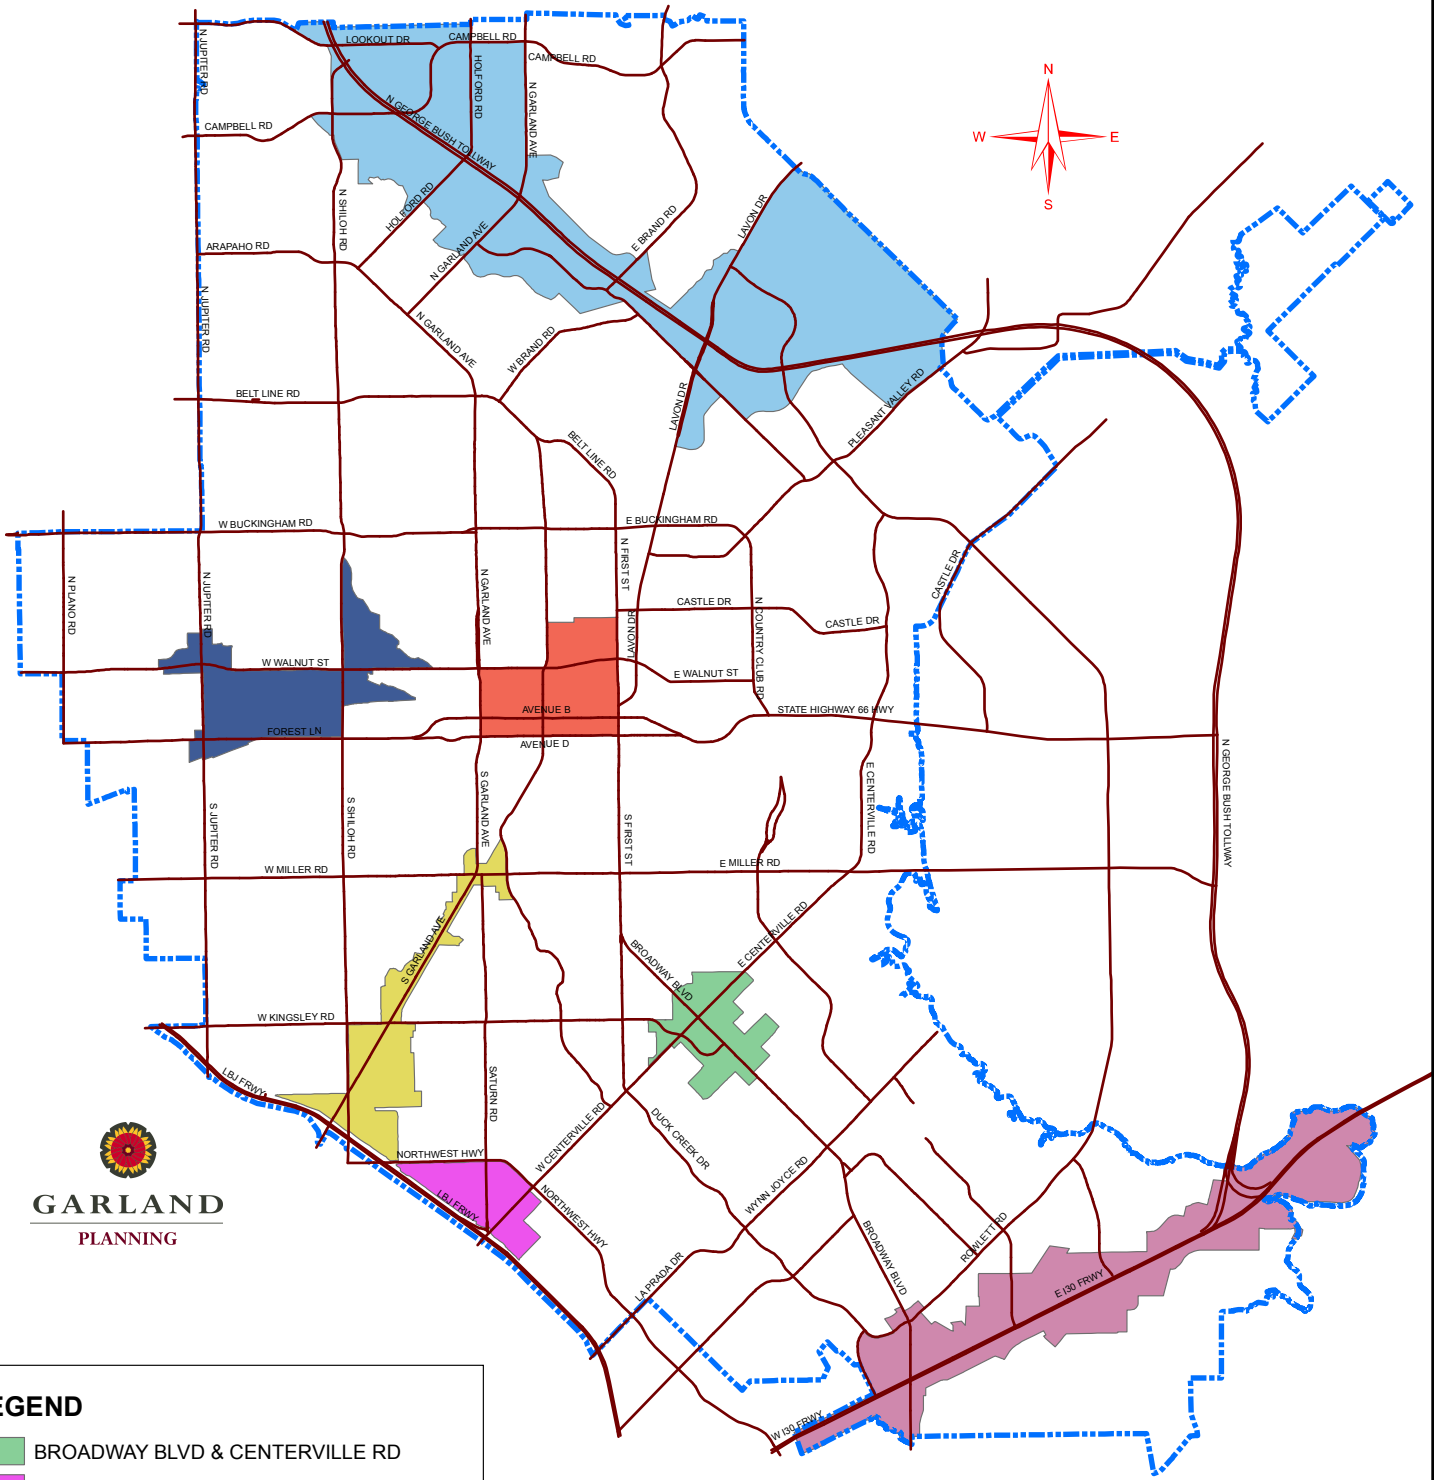

# CATALYST AREAS

**LEGEND**

<span style="color: green;">■</span>	BROADWAY BLVD & CENTERVILLE RD
<span style="color: pink;">■</span>	CENTERVILLE MARKETPLACE
<span style="color: orange;">■</span>	DOWNTOWN AREA
<span style="color: darkblue;">■</span>	FOREST JUPITER WALNUT CATALYST AREA
<span style="color: purple;">■</span>	IH30 CATALYST AREA
<span style="color: yellow;">■</span>	S GARLAND CORRIDOR
<span style="color: lightblue;">■</span>	SH 190 CATALYST AREA